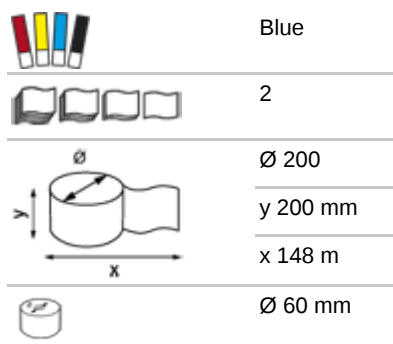

Product / Consumer pack