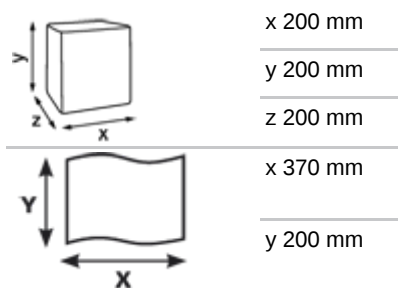

Product / Consumer pack