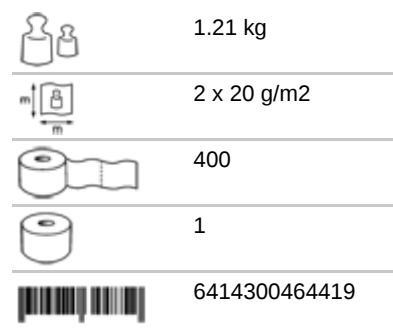

Product / Consumer pack