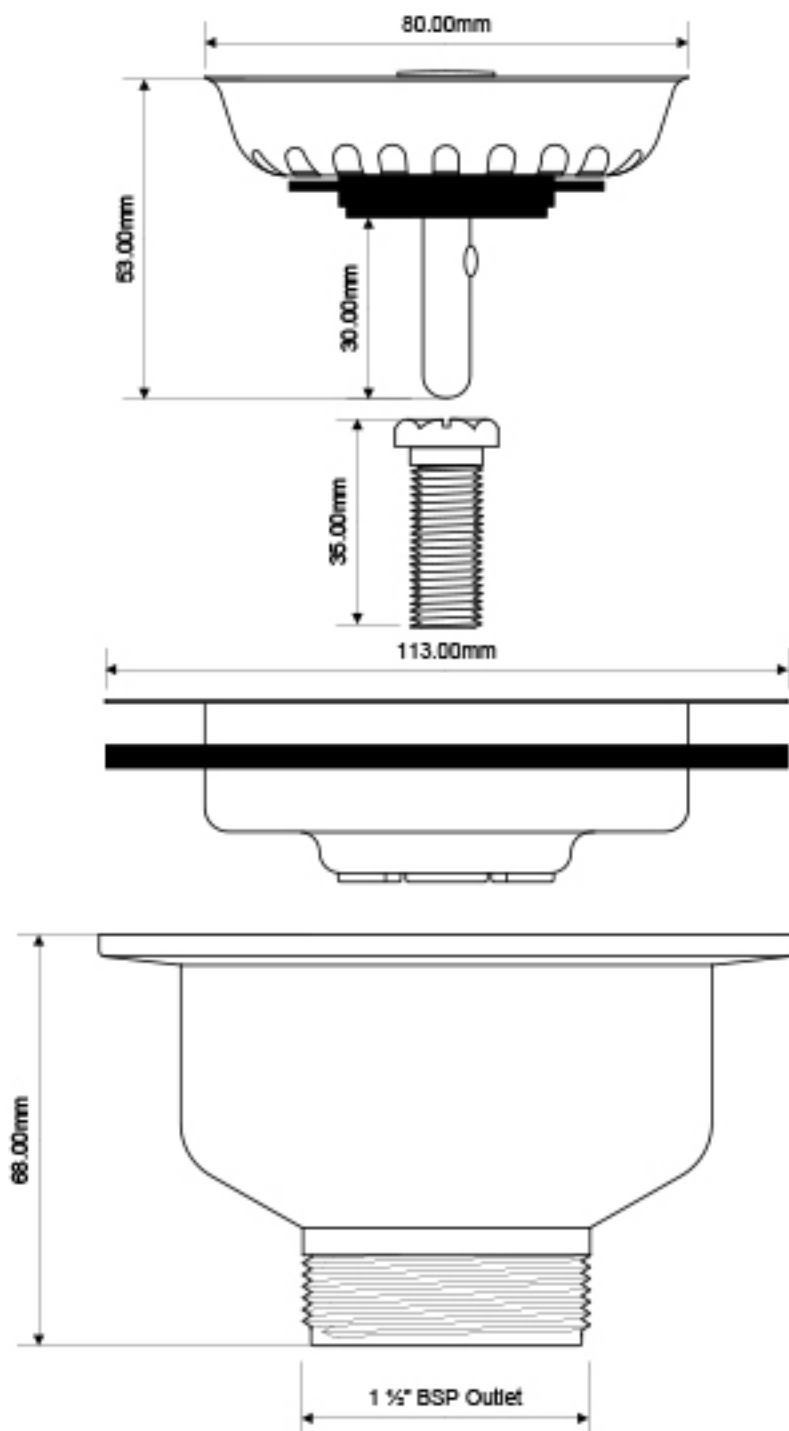

Code:

HC160-SS

© McALPINE
23/10/2000

Drawing verified
correct as of:

03/11/2010
RM

DRAWN BY

RM

REVISED

SCALE

1: 1.25

FILENAME

HC160-SS.VSD

DATE

23/10/2000